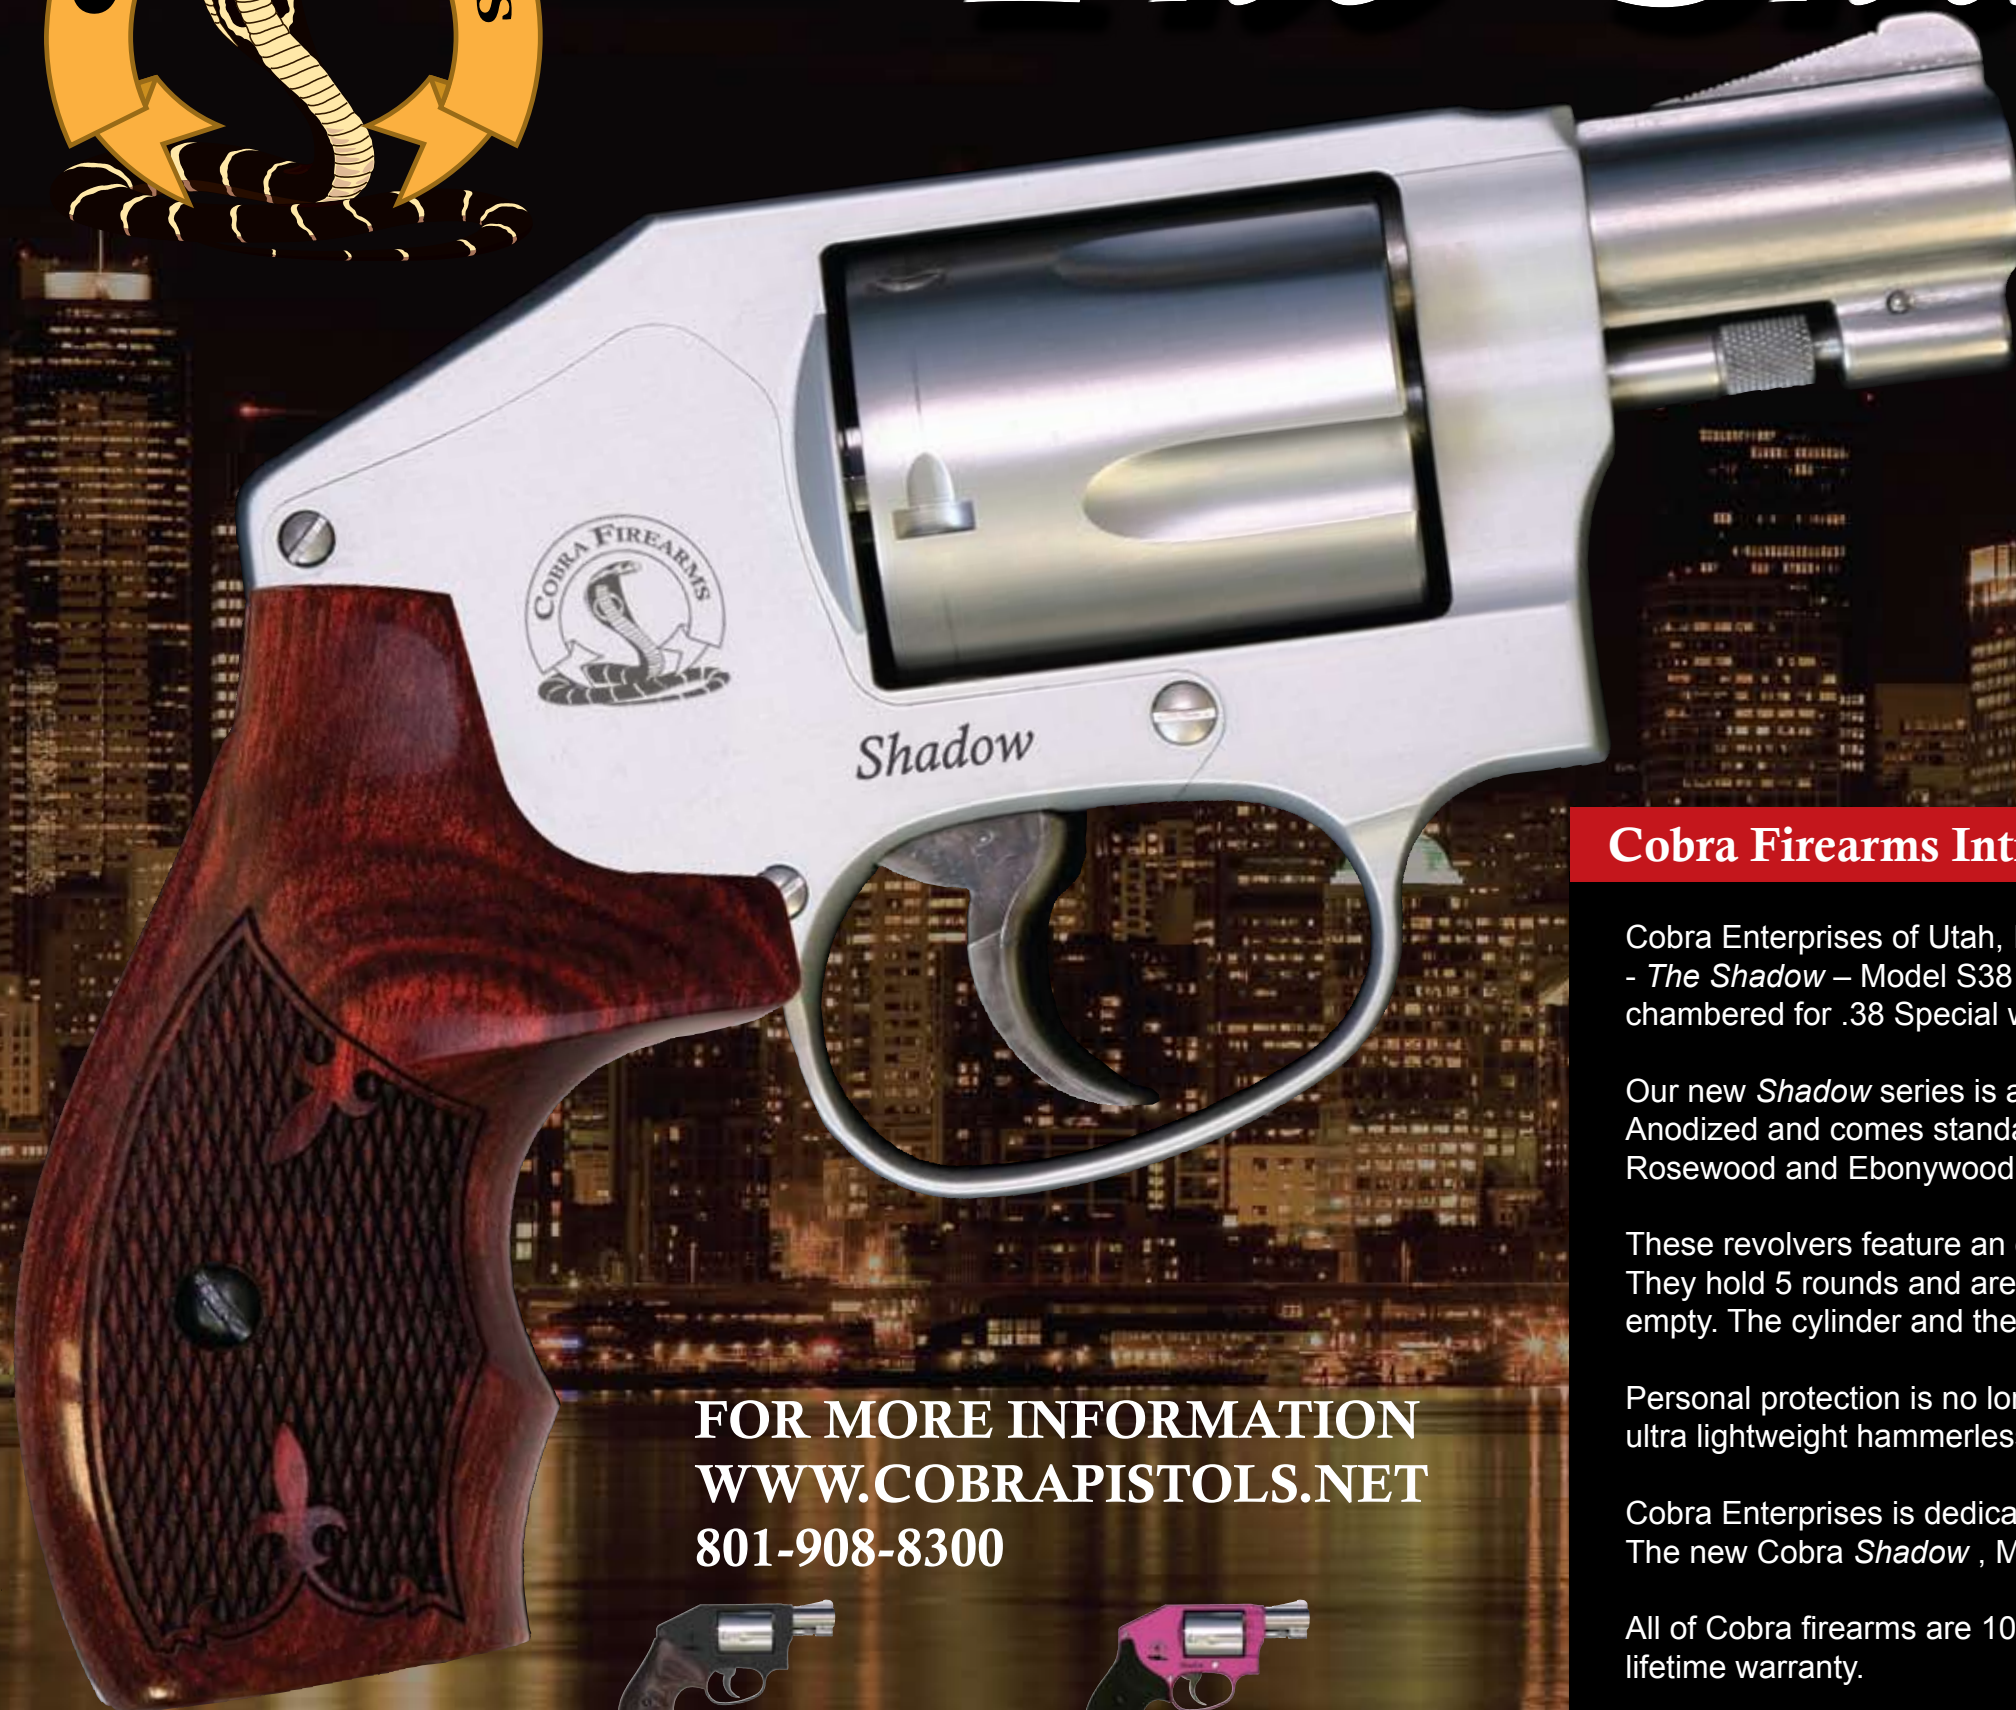

Introducing **The Shadow**

AVAILABLE EARLY 2009

Cobra Firearms Introduces The NEW COBRA .38 Special Revolver

Cobra Enterprises of Utah, Inc. introduces their newest addition to the Cobra Family of handguns - *The Shadow* – Model S38 Revolver. *The Shadow* is a small “J” frame ultra lightweight revolver chambered for .38 Special with +P capability.

Our new *Shadow* series is available in three finishes; Titanium Anodized, Black Anodized and Pink Anodized and comes standard with black rubber grips. Optional grips will be available in Rosewood and Ebonywood.

These revolvers feature an enclosed hammer and are double action-only with a 1 7/8” barrel. They hold 5 rounds and are 6 1/2” long, 4 1/4” high and is 1 5/16” thick. The S38 weighs only 15oz empty. The cylinder and the barrel are made from stainless steel and the frame is aluminum alloy.

Personal protection is no longer a choice, it is a must! The .38 Special +P punch coupled with an ultra lightweight hammerless design offers you everything you’re looking for in one small package.

Cobra Enterprises is dedicated to offering firearms that are effective and affordable. The new Cobra *Shadow* , Model S38, is top of the line quality at an affordable price.